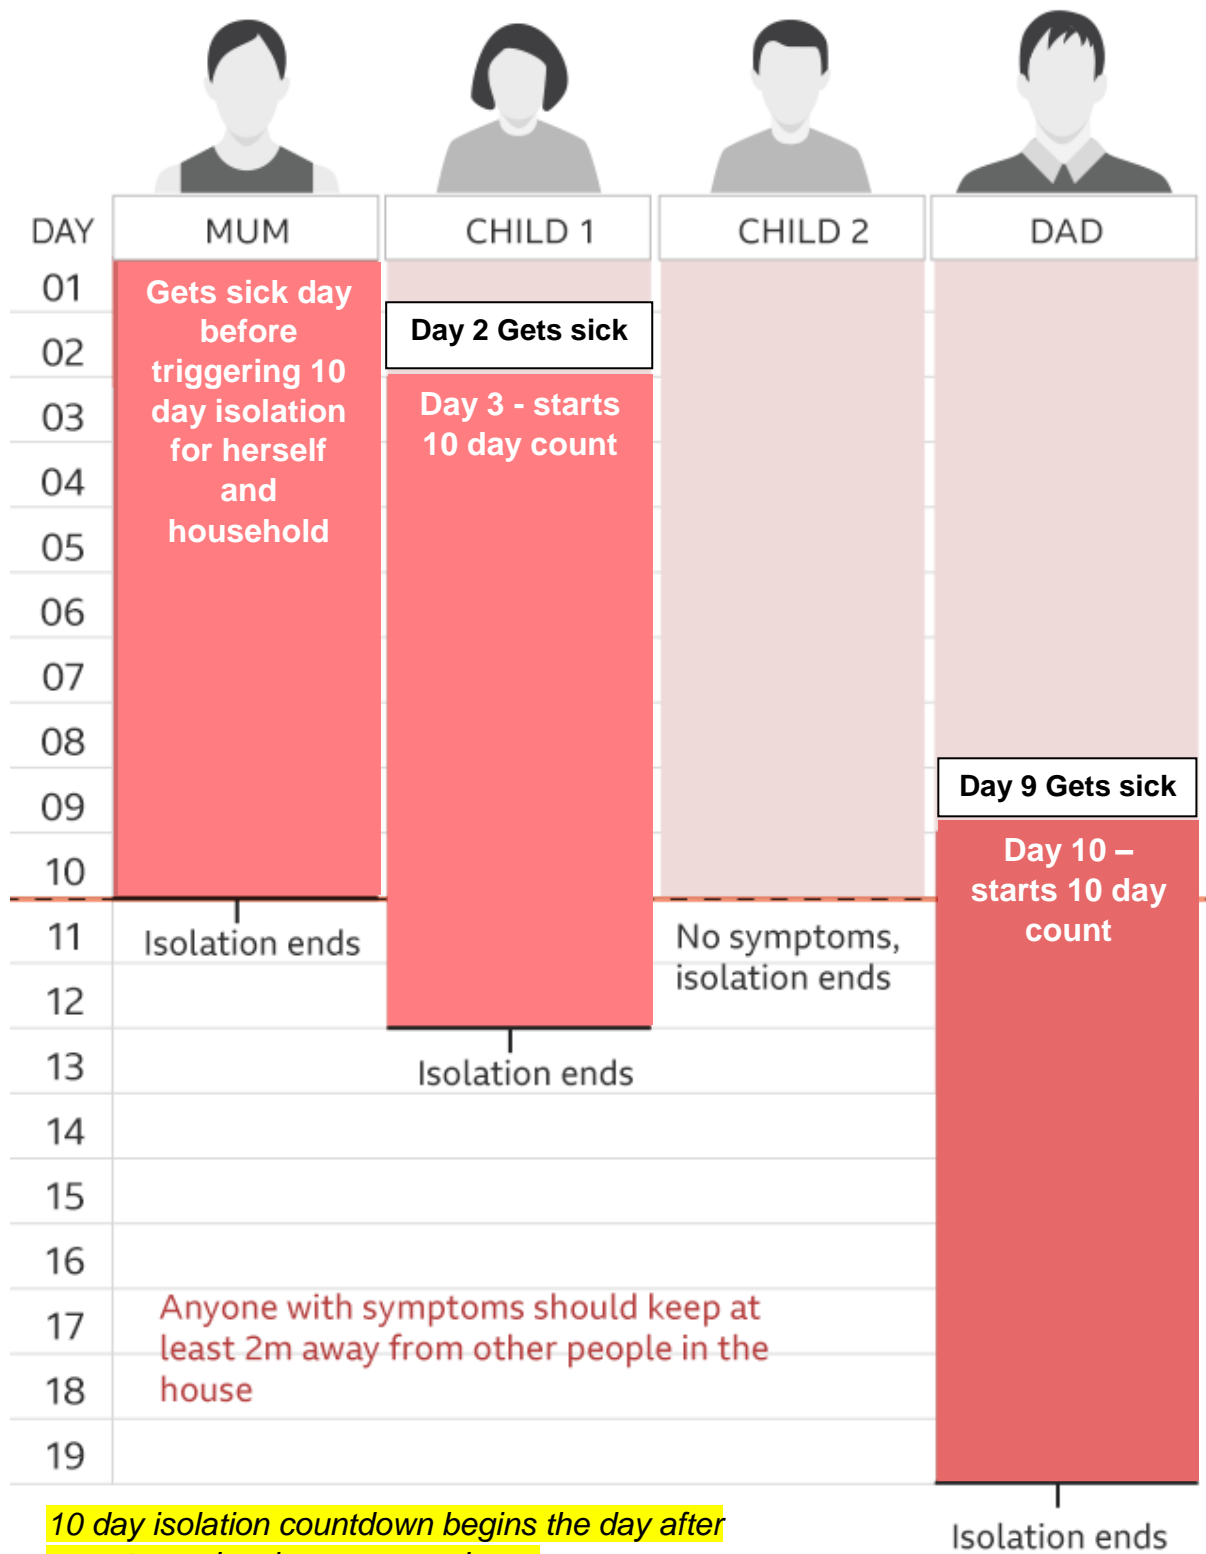

What happens if someone in your family gets sick?*

10 day isolation countdown begins the day after symptoms develop as seen above.

People may be able to pass on coronavirus without showing any symptoms

*In force from 10 December in Wales and 14 December England, Scotland and Northern Ireland